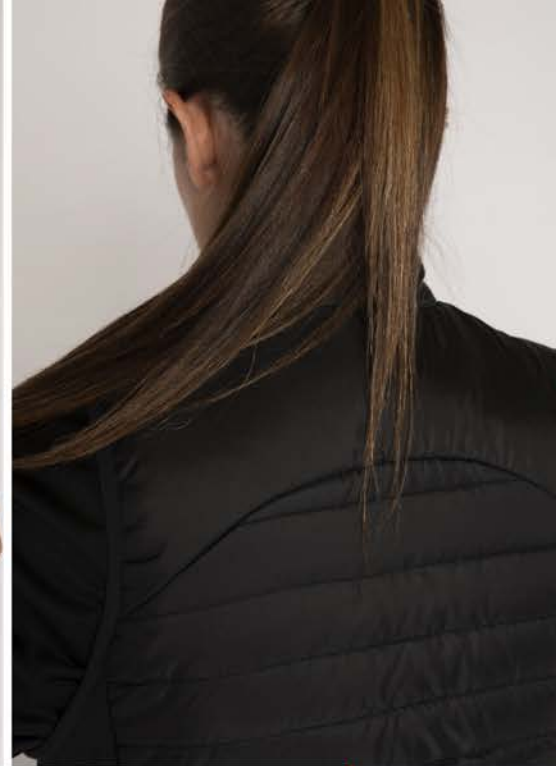

2 STOCK COLOUR COMBINATIONS

910 APEX FEMALE GILET SIZE GUIDE

Size	6	8	10	12	14	16	18
Chest Inches (to fit)	30/32	32/34	34/36	36/38	38/40	40/42	42/44
Chest cm (to fit)	76/81	81/86	86/91	91/97	97/102	102/107	107/112
Visible	No	Yes	Yes	Yes	Yes	Yes	Yes

MOTIQ

APEX FEMALE GILET

FITTED, LIGHTWEIGHT BODYWARMER

- 60 gsm hi density downproof miniature polyester ripstop
- Durable and water repellent
- 160gsm wadding
- Brushed back polyester stretch side panels
- 2 zipped side pockets
- Feminine fit
- A versatile mid or outerlayer to keep you warm to the core

EDGERANGE

THERMAL BALANCE

LIGHTWEIGHT

WIND RESISTANT

WARMTH

SHOWERPROOF