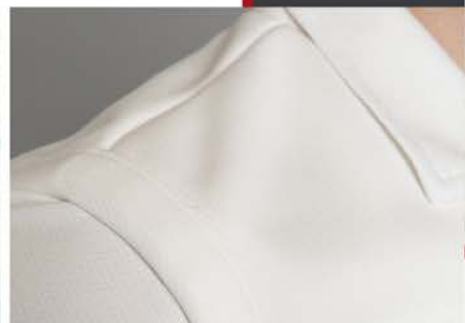

WIND
RESISTANT

THERMAL
BALANCE

WARMTH

EASY CARE

1 STOCK COLOUR

Cricket White

885 RADIAL CRICKET SLIPOVER SIZE GUIDE

Size	XSY	SY	MY	LY	XLY	S	M	L	XL	2XL	3XL
Years	6/7	8/9	10/11	12/13							
Chest inches (to fit)	24/26	26/28	28/30	30/32	32/34	34/36	38/40	42/44	46/48	48/50	50/52
Chest cm (to fit)	61/66	66/71	71/76	76/81	81/86	86/91	97/102	107/112	117/122	122/127	127/132
Votable	No	No	No	No	No	Yes	Yes	Yes	Yes	Yes	Yes